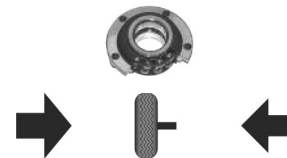

PEUGEOT

306 1993/02 ⇨ 1997/02

306	1993/06 ⇨ 1997/02	FC12025S09
	1993/06 ⇨ 1997/02	FC12025S09
	1993/02 ⇨ 1995/06 ABS BENDIX	FC12025S09
	1993/02 ⇨ 1995/06 ABS BOSCH	TGB40540S04
	1995/06 ⇨ 1997/02 ABS BOSCH	FC12025S09

306 II 1997/03 ⇨ 2002/09

306 1.4/1.4 i	1997/03 ⇨ 1999/01 ABS,	GB40582
	1999/01 ⇨ 2002/02 ABS,	GB40547
	1997/03 ⇨ 2002/02 ABS,	GB40574S01
	1997/03 ⇨ 1999/01 ABS,	GB40582
	1999/01 ⇨ 2002/02 ABS,	GB40547
	1997/03 ⇨ 2002/03 ABS	GB40574S01

306 1.6 i/1.8 D/1.8 i/1.9 D/1.9 SD/1.9 TD/2.0 Hdi/2.0 i

1997/03 ⇨ 2002/09	GB40574S01

306 Cabrio 1997/03 ⇨ 2002/09	GB40574S01

306	1997/03 ⇨ 1998/09 / ABS	TGB40540S05
	1998/10 ⇨ 2002/03 / ABS	TGB40540S05
	1997/03 ⇨ 1998/09 / /	FC12025S09
	1998/10 ⇨ 2002/09 / /	FC12025S09
	1997/03 ⇨ 1998/09 /	FC12025S09
	1998/10 ⇨ 2002/09 /	FC12025S09
	1997/03 ⇨ 1998/09 /	TGB40540S04
	1998/10 ⇨ 2002/03 /	TGB40540S04
	1997/03 ⇨ 1998/09	TGB40540S04
	1998/09 ⇨ 2002/09	TGB40540S04

307 2001/03 ⇨ 2005/06

307	2001/03 ⇨ 2005/06	XGB40574P
	2001/03 ⇨ 2004/02	XTGB40540S08P
	2004/02 ⇨ 2005/06	FC41245

307 Restyling 2005/06 ⇨ 2009/03

307	2005/06 ⇨ 2009/03	XGB40574P
	2005/06 ⇨ 2006/09	FC41245
	2006/09 ⇨ 2009/03	FC41645
	2006/09 ⇨ 2009/03	FC41645