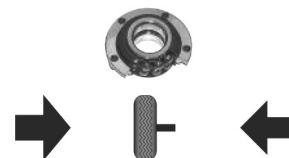

PEUGEOT

207 2006/03 →

207 1.4 HDi	2006/03 → 2007/06	XGB40574P	
	2007/06 →	XGB40547S01P	
	2006/03 →	XGB40574P	

207 1.4 VTi 16V ET3J4

2006/03 →	XGB40547S01P	
2006/03 →	XGB40574P	

207 1.6 e/1.6 HDi/1.6 i/1.6 THP/207 CC 1.6 e/1.6 HDi/1.6 THP

2006/03 →	XGB40574P	

207	2006/03 →	FC41645	
	2006/03 →	FC41645	

208 2012/03 →

208	2012/03 →	Ø 72 mm	XGB40547S01P	
	2012/03 →	Ø 82 mm	XGB40574P	
	2012/03 →		FC41645	
	2012/03 →		FC41950	

304 1969/07 → 1980/03

304 1.1/1.4 D/1.6 D	1976/09 → 1980/03	Y44FB10394S02	
304 1.3	1970/09 → 1972/08	Y44FB10394S02	
	1972/09 → 1980/03	Y44FB10394S02	
304	1970/09 → 1980/03	30204A	10R30205A

305 1977/11 → 1982/07

305	1977/11 → 1982/07	Y44FB10394S02	
	1977/11 → 1982/07	30204A	10R30205A
	1980/03 → 1982/07	30204A	10R30205A
	1981/07 → 1982/07	30204A	10R30205A

305 II 1982/08 → 1990/06

305	1982/08 → 1984/08		
	1984/08 → 1990/06	GB40574S01	
	1982/08 → 1990/06	TGB12894	

306 1993/02 → 1997/02

306 1.1/1.4/1.6	1993/02 → 1997/02 ABS	GB40574S01	
	1993/02 → 1997/02 ABS	GB40582	
306 1.8/2.0/1.9 D /1.9 DT	1993/06 → 1997/02	GB40574S01	
306 Entreprise	1993/06 → 1997/02 ABS	FC12025S09	
	1993/06 → 1997/02 ABS	TGB40540S04