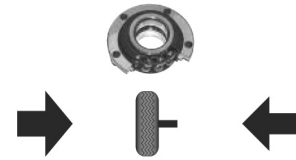

PEUGEOT

308 2007/09 →			
308 1.4 VTi/1.6 HDi/1.6	2007/09 →	XGB40574P	
308	2007/09 →	FC41394	
308 1.6 THP 150/308 1.6 THP 156/308 1.6 THP 175			
	2007/09 →	EP6DT, EP6DTS	FC41394
308 1.6 THP 200 GTi	2009/10 →	EP6CDTX	XTGB42017
308 2.0 HDi	2007/09 →		FC41394
308 Break	2007/09 →		FC41394
308 SW	2007/09 →		FC41394
309 1985/09 → 1989/07			
309 1.1/1.3	1985/09 → 1989/07		GB40582
309 1.4	1988/08 → 1989/07	TU	GB40574S01
309 1.5/1.6 i/1.6/1.7 D/1.9 D/1.9/1.9 i			
	1985/09 → 1989/07		GB40574S01
309 1.1/1.3/1.4 /1.5/1.6/1.7 D/1.9 D/1.9			
	1985/09 → 1989/07		FC12025S09
309 1.9i / Gti	1985/09 → 1993/08		
309 II 1989/08 → 1994/08			
309 1.1 i/1.1/1.3/1.4	1989/08 → 1994/08		GB40582
309 1.5/1.6 i/1.6/1.7 D/1.7 TD/1.9 D/1.9 (i)			
	1989/08 → 1994/08		GB40574S01
309	1989/08 → 1994/08		FC12025S09
309 1.9i / Gti / GTi 16V	1989/08 → 1994/08		
404 1962/04 → 1979/12			
404	1962/04 → 1979/12		7304A1 9943
	1962/04 → 1979/12		6207J40
405 1987/06 → 1992/06			
405	1987/06 → 1992/06		GB40574S01
	1987/06 → 1992/06	ABS	
	1987/06 → 1992/06	ABS	TGB12894
405 X4	1989/03 → 1992/06	4x4	GB40574S01
405 Restyling 1992/07 → 1996/10			
405	1992/07 → 1996/10		GB40574S01
	1992/07 → 1996/10	ABS	TGB12894
	1992/07 → 1996/10	ABS Bosch	
	1992/07 → 1996/10	ABS Bendix