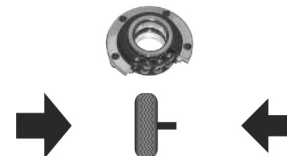

RENAULT

Avantime 2001/09 ⇨ 2003/03

Avantime	2001/09 ⇨ 2003/03	GB40300S03
	2001/09 ⇨ 2003/03	TGB12933S03

Clio I Phase 1&2 1990/06 ⇨ 1996/02

Clio 1.0/1.1	1990/06 ⇨ 1996/02	GB12438S20P
Clio 1.2 (#572)/1.2 i(#577)	1990/06 ⇨ 1996/02	GB12438S20P
Clio 1.2 i (B57A/C57A)	1990/06 ⇨ 1996/02 ABS	GB12438S20P
	1990/06 ⇨ 1996/02 ABS	GB12807S10
Clio 1.2 i Entreprise (S57A)	1990/06 ⇨ 1996/02	GB12438S20P
Clio 1.2 i (#57F)	1990/06 ⇨ 1996/02	GB12438S20P
Clio 1.2 i (#57G/#57J)	1990/06 ⇨ 1996/02 ABS	GB12438S20P
	1990/06 ⇨ 1996/02 ABS	GB12807S10
Clio 1.2 i (#57L)	1990/06 ⇨ 1996/02	GB12438S20P
Clio 1.2 (#57N)	1990/06 ⇨ 1996/02	GB12807S10
Clio 1.2 i (#57R)	1990/06 ⇨ 1996/02	GB12438S20P
Clio 1.2 i (#57S)	1990/06 ⇨ 1996/02 ABS	GB12438S20P
	1990/06 ⇨ 1996/02 ABS	GB12807S10
Clio 1.4 (#573)	1990/09 ⇨ 1996/02	GB12438S20P
Clio 1.4S (C57305A)	1990/09 ⇨ 1996/02 ABS	GB12438S20P
	1990/09 ⇨ 1996/02 ABS	GB12807S10
Clio 1.4 i (#57B,#57T,#57Y)	1990/09 ⇨ 1996/02 ABS	GB12438S20P
	1990/09 ⇨ 1996/02 ABS	GB12807S10
Clio 1.4 (#57P)	1990/09 ⇨ 1996/02	GB12807S10
Clio 1.7 (#574)	1990/06 ⇨ 1990/12 ABS	GB12807S10
	1991/01 ⇨ 1993/12 ABS	GB12438S20P
	1990/06 ⇨ 1993/12 ABS	GB12807S10
Clio 1.8i (#570)	1990/06 ⇨ 1993/12 ABS	GB12438S20P
	1990/06 ⇨ 1993/12 ABS	GB12807S10
Clio 1.8i (#575,#578)	1990/06 ⇨ 1993/12	GB12807S10
Clio 1.8i (#579,#57C)	1990/06 ⇨ 1993/12 ABS	GB12438S20P
	1990/06 ⇨ 1993/12 ABS	GB12807S10
Clio 1.8i (#57D)	1990/06 ⇨ 1993/12	GB12807S10
Clio 1.8i (#57H,#57U)	1990/06 ⇨ 1993/12 ABS	GB12438S20P
	1990/06 ⇨ 1993/12 ABS	GB12807S10
Clio 1.9 D	1990/06 ⇨ 1996/02	GB12807S10
Clio 2.0 Williams	1990/06 ⇨ 1996/02	GB12807S10
Clio Elec	1990/06 ⇨ 1997/07	GB12438S20P
	1997/08 ⇨ 1996/02	GB12807S10